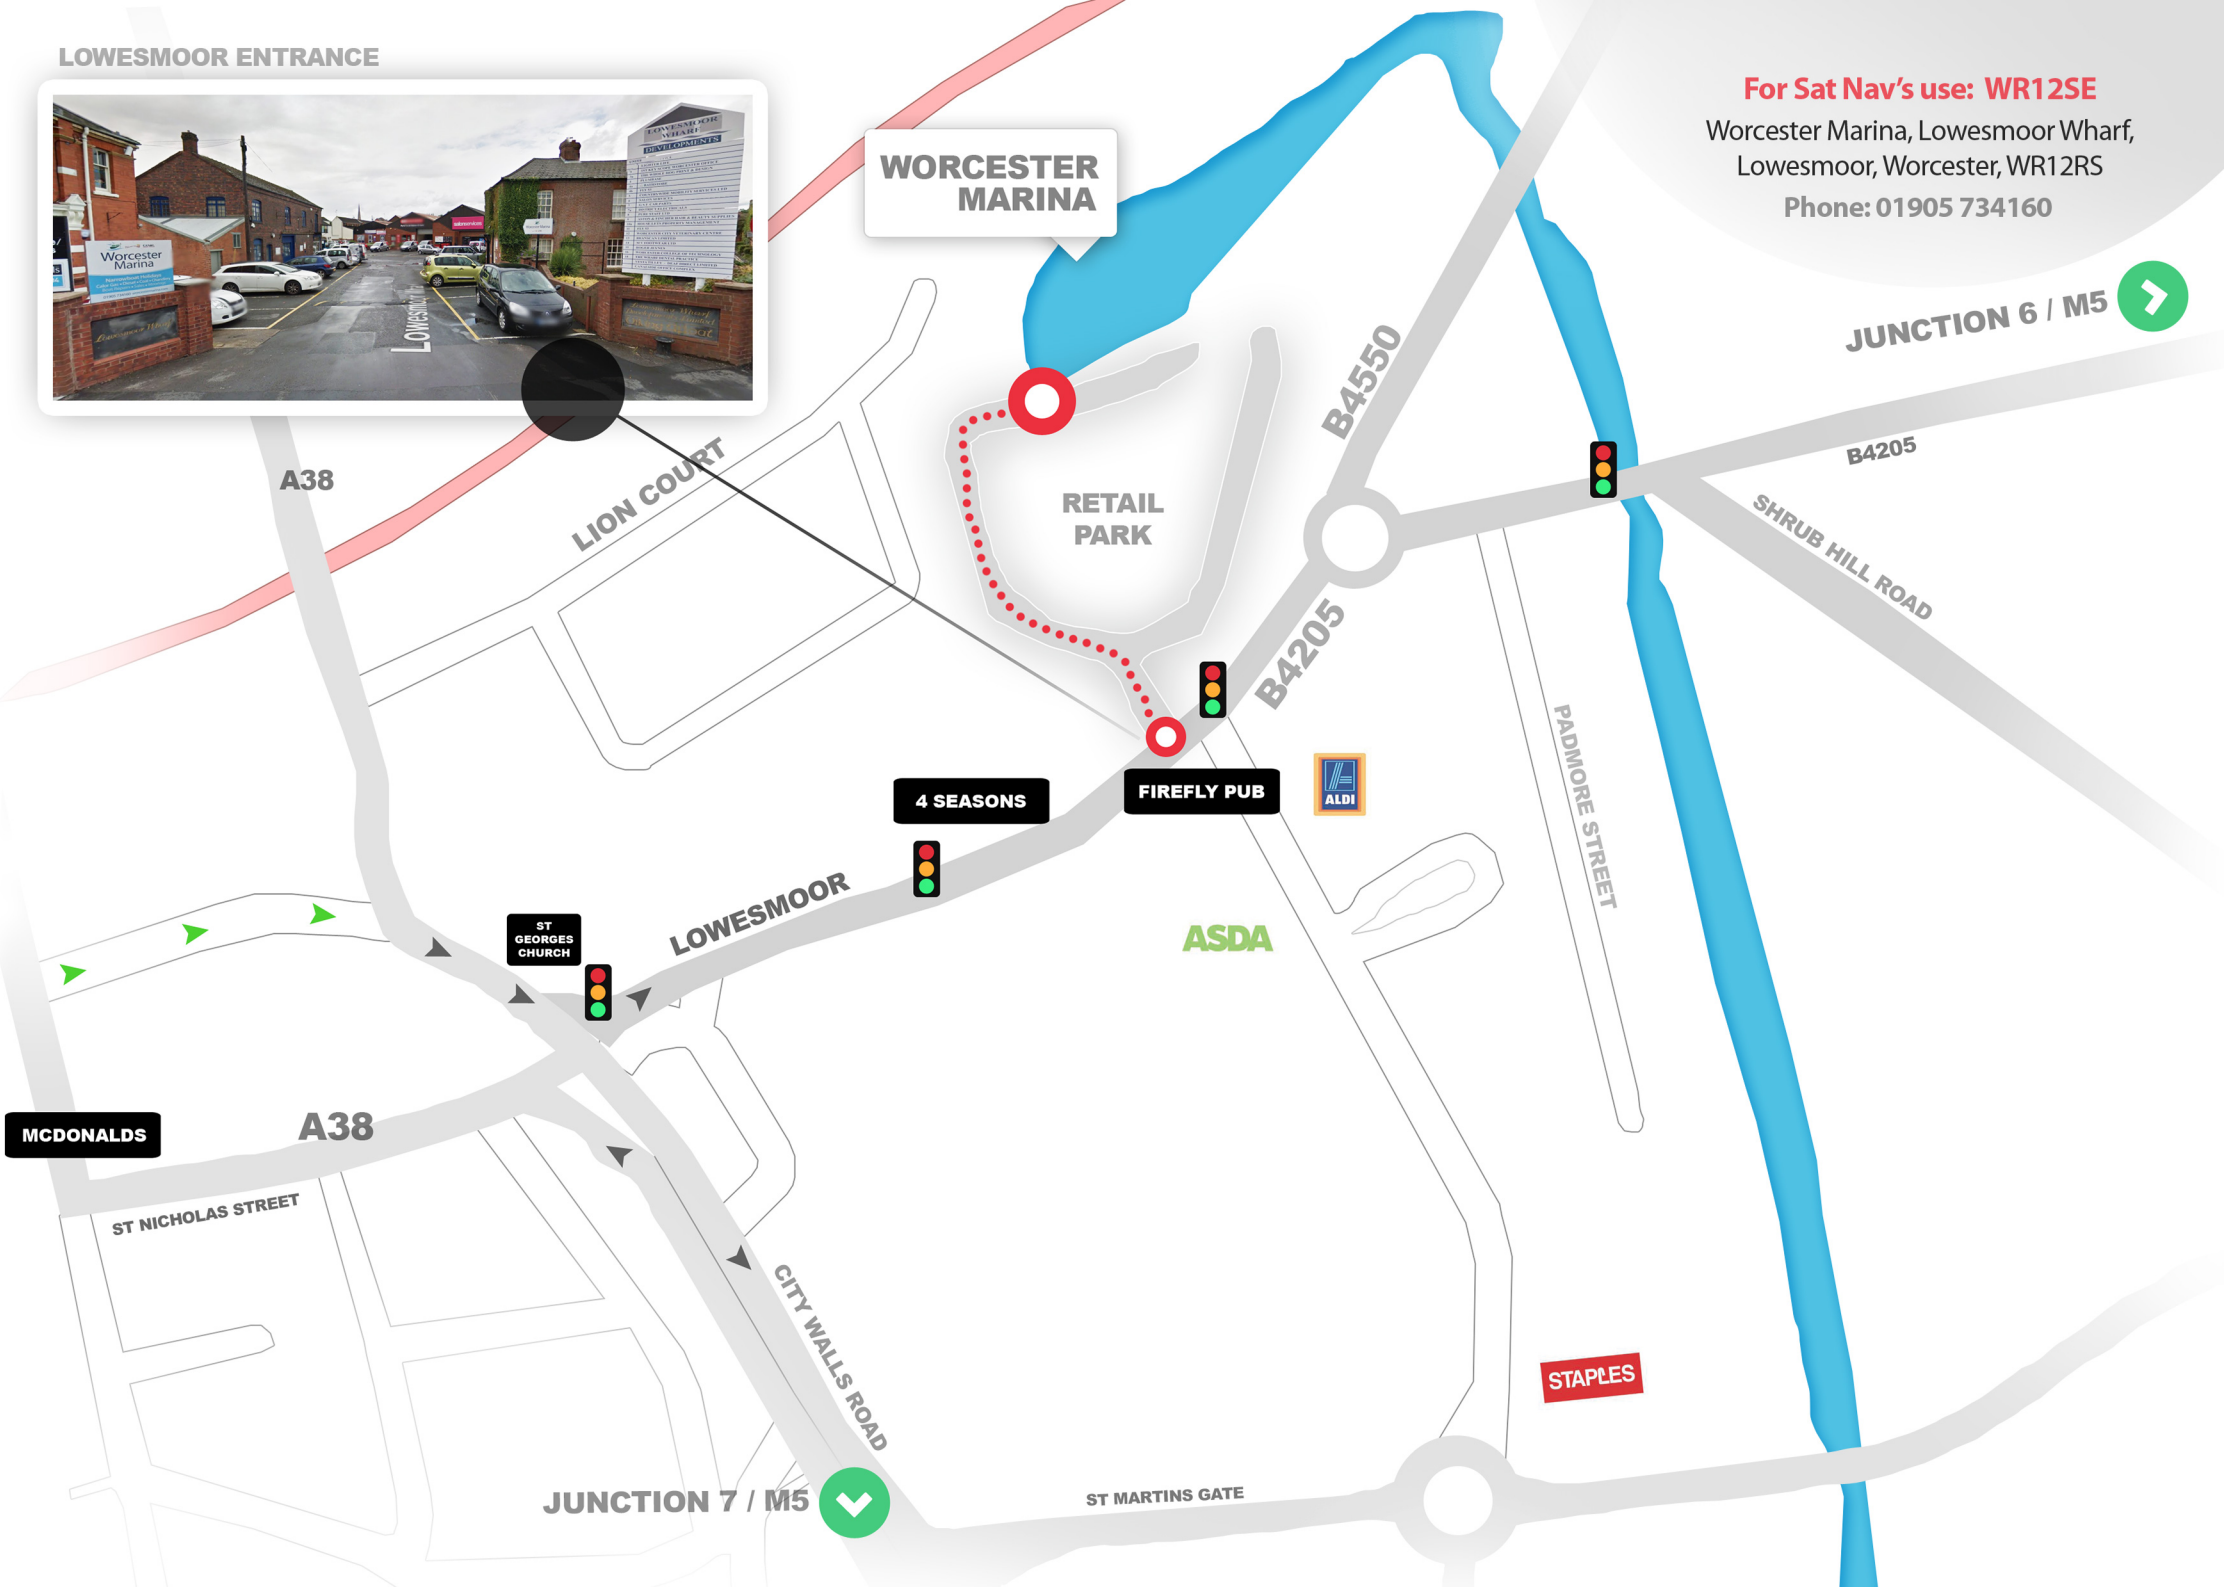

LOWESMOOR ENTRANCE

For Sat Nav's use: WR12SE
Worcester Marina, Lowesmoor Wharf,
Lowesmoor, Worcester, WR12RS
Phone: 01905 734160

WORCESTER MARINA

RETAIL PARK

4 SEASONS

FIREFLY PUB

ASDA

STAPLES

A38

LION COURT

B4550

B4205

JUNCTION 6 / M5

B4205

SHRUB HILL ROAD

PADMORE STREET

LOWESMOOR

ST GEORGES CHURCH

A38

MCDONALDS

ST NICHOLAS STREET

CITY WALLS ROAD

JUNCTION 7 / M5

ST MARTINS GATE